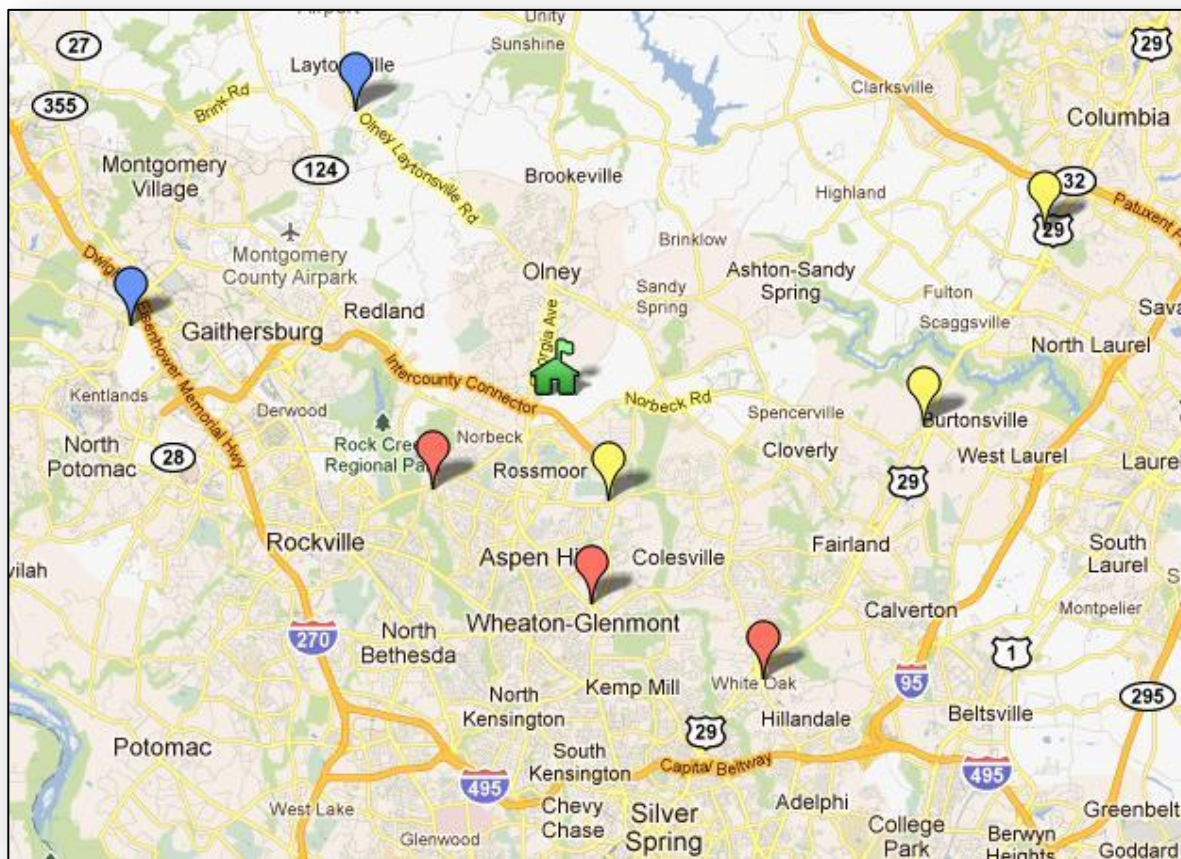

# WASHINGTON CHRISTIAN ACADEMY

*reverent, adventurous, academically serious*

## Bus Stops for the 2011 – 2012 School Year

Bus Route	Bus Stop	Pick Up Time	Drop Off Time
# 1 – South County	A - White Oak Shopping Center	6:50 am	3:55 pm
# 1 – South County	B - Glenmont Metro	7:10 am	3:35 pm
# 1 – South County	C – Rock Creek Village Center	7:30 am	3:20 pm
# 2 – East County	A - Fulton/ Laurel/Maple Lawn	6:50 am	4:00 pm
# 2 – East County	B - Burtonsville Crossing Shopping Center	7:10 am	3:40 pm
#2 – East County	C – Plaza Del Mercado - Bel Pre Road	7:35 am	3:20 pm
#3 – North County	A – Quince Orchard Plaza	6:55 am	3:40 pm
# 3 – North County	B - Laytonsville Village Shopping Center	7:25 am	3:20 pm